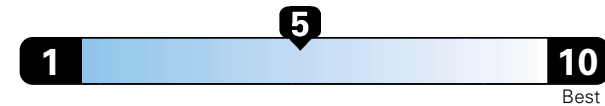

2021 MODEL YEAR

Jeep WRANGLER WILLYS 4X4

For more information visit: www.jeep.com
or call 1-877-IAM-JEEP

FCA US LLC

THIS VEHICLE IS MANUFACTURED TO MEET SPECIFIC UNITED STATES REQUIREMENTS. THIS VEHICLE IS NOT MANUFACTURED FOR SALE OR REGISTRATION OUTSIDE OF THE UNITED STATES.

MANUFACTURER'S SUGGESTED RETAIL PRICE OF THIS MODEL INCLUDING DEALER PREPARATION

Base Price: $29,370

JEOP WRANGLER SPORT

Exterior Color: Black Clear-Coat Exterior Paint
Interior Color: Black Interior Color
Interior: Cloth Low-Back Bucket Seats
Engine: 2.0L I4 DOHC DI Turbo Engine with Start Stop
Transmission: 8-Speed Automatic 850RE Transmission
STANDARD EQUIPMENT (UNLESS REPLACED BY OPTIONAL EQUIPMENT)

FUNCTIONAL/SAFETY FEATURES
Jeep Wave Membership (Retail Sales/50 States Only)
ParkView® Rear Back-Up Camera
Command-Trac® Part-Time 4WD System
3.45 Overall Top Gear Ratio
Fuel Tank Skid-Plate Shield
Transfer Case Skid-Plate Shield
Transmission Skid-Plate
6-Way Manual Driver Seat
4-Way Manual Adjustable Front Passenger Seat
Electronic Roll Mitigation
Trailer Sway Damping
Hill-Start Assist
Push-Button Start

Sentry Key® Theft Deterrent System
Tire Pressure Monitoring Display
Advanced Multistage Front Air Bags
Supplemental Front Seat-Mounted Side Air Bags

INTERIOR FEATURES
Uconnect® 3 with 5-Inch Display
Cluster 3.5-Inch TFT Black & White Display
8 Speakers
Integrated Voice Command with Bluetooth®
12-Volt Auxiliary Power Outlet
Tilt / Telescope Steering-Column
Steering-Wheel-Mounted Audio Controls
2-Way Manual Lumbar Adjustable Driver Seat
Driver and Passenger Assist Handles
Manual Door Locks

EXTERIOR FEATURES
Black Sunrider® Soft Top
17-Inch x 7.5-Inch Black Steel Styled Wheels